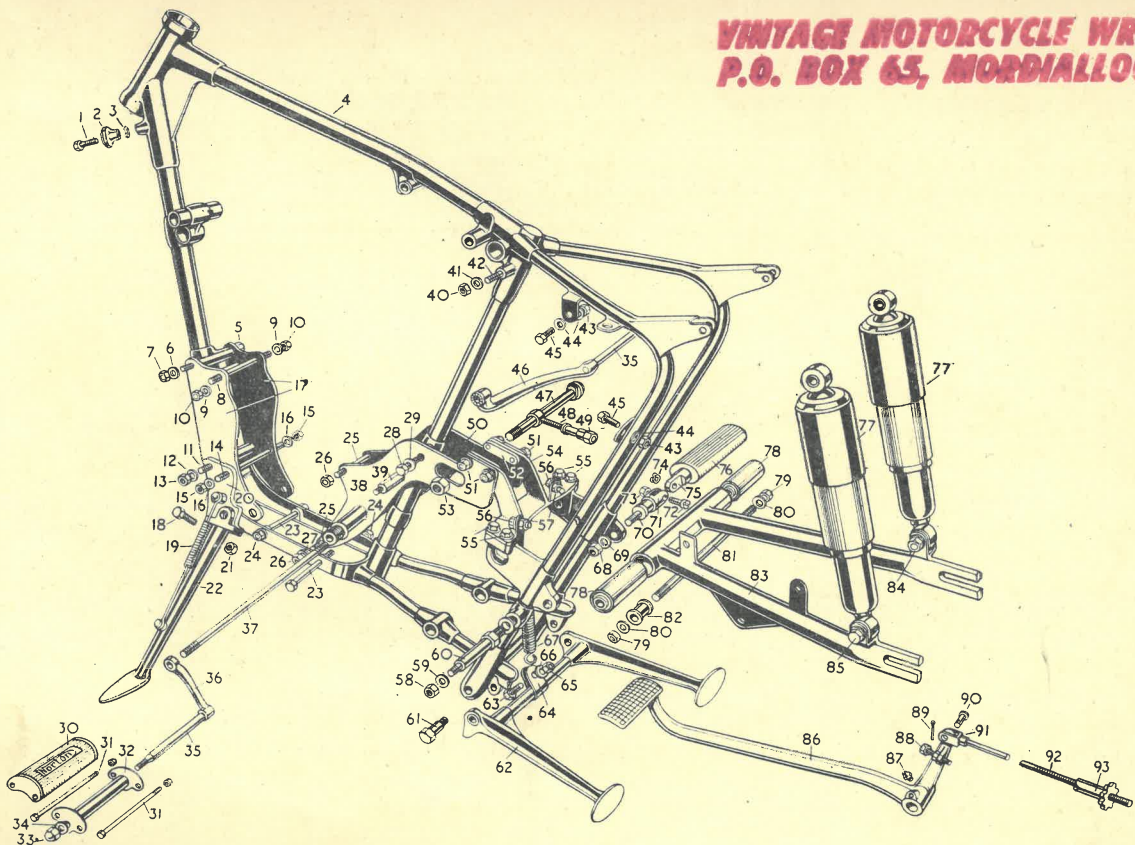

PLATE MY

**VINTAGE MOTORCYCLE WRECKERS**  
**P.O. BOX 65, MORDIALLOC 3195**

PLATE JY