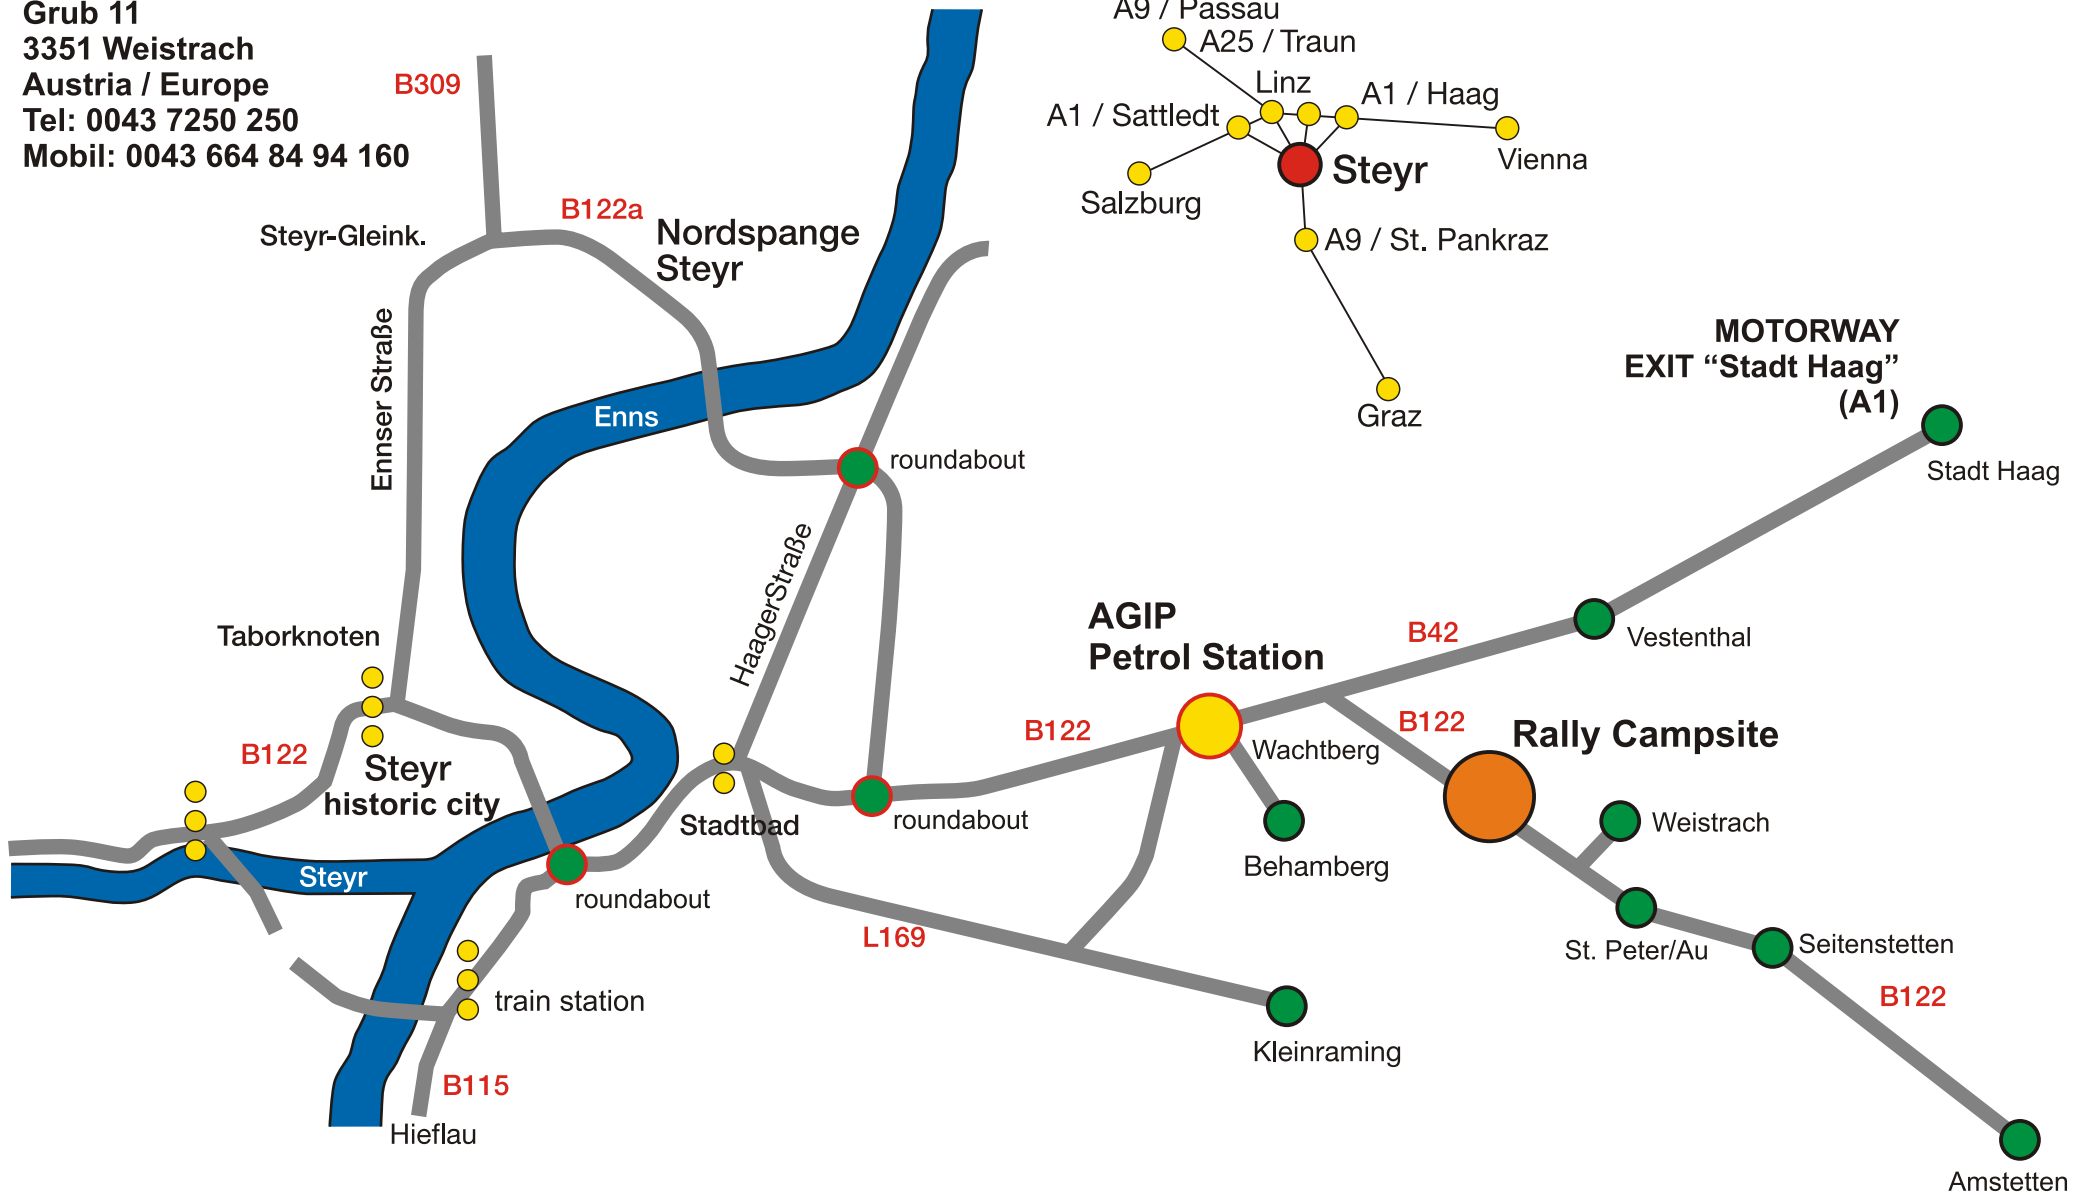

# Rally Campsite

Grub 11  
3351 Weistrach  
Austria / Europe  
Tel: 0043 7250 250  
Mobil: 0043 664 84 94 160

**Don't forget to top up your bike at a petrol station in Steyr!**